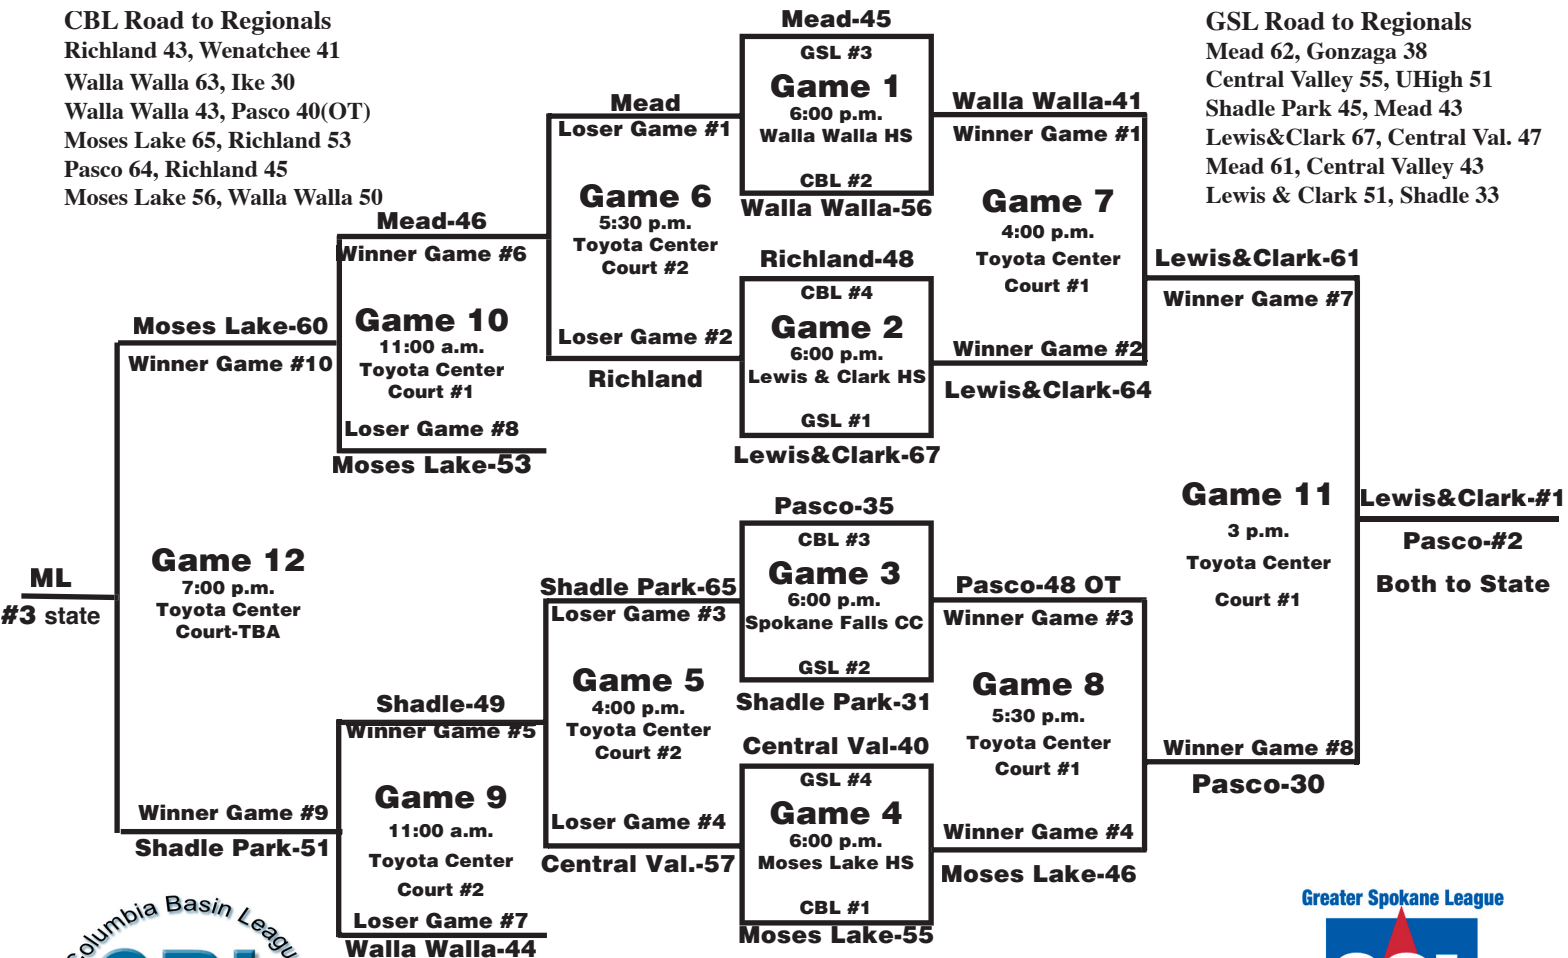

2008 CONAGRA FOODS LAMB-WESTON 4A REGIONAL GIRLS TOURNAMENT

Saturday, Feb 23 Saturday, Feb 23 Friday, Feb 22 Tuesday, Feb. 19 Friday, Feb 22 Saturday, Feb 23

CBL Road to Regionals
 Richland 43, Wenatchee 41
 Walla Walla 63, Ike 30
 Walla Walla 43, Pasco 40(OT)
 Moses Lake 65, Richland 53
 Pasco 64, Richland 45
 Moses Lake 56, Walla Walla 50

GSL Road to Regionals
 Mead 62, Gonzaga 38
 Central Valley 55, UHigh 51
 Shadle Park 45, Mead 43
 Lewis&Clark 67, Central Val. 47
 Mead 61, Central Valley 43
 Lewis & Clark 51, Shadle 33

Home Team on bottom of brackets-Complete
 ConAgra Foods Lamb Weston 4A/3A
 Regional Tournament results and box scores
 can be found at www.jcrawford.net