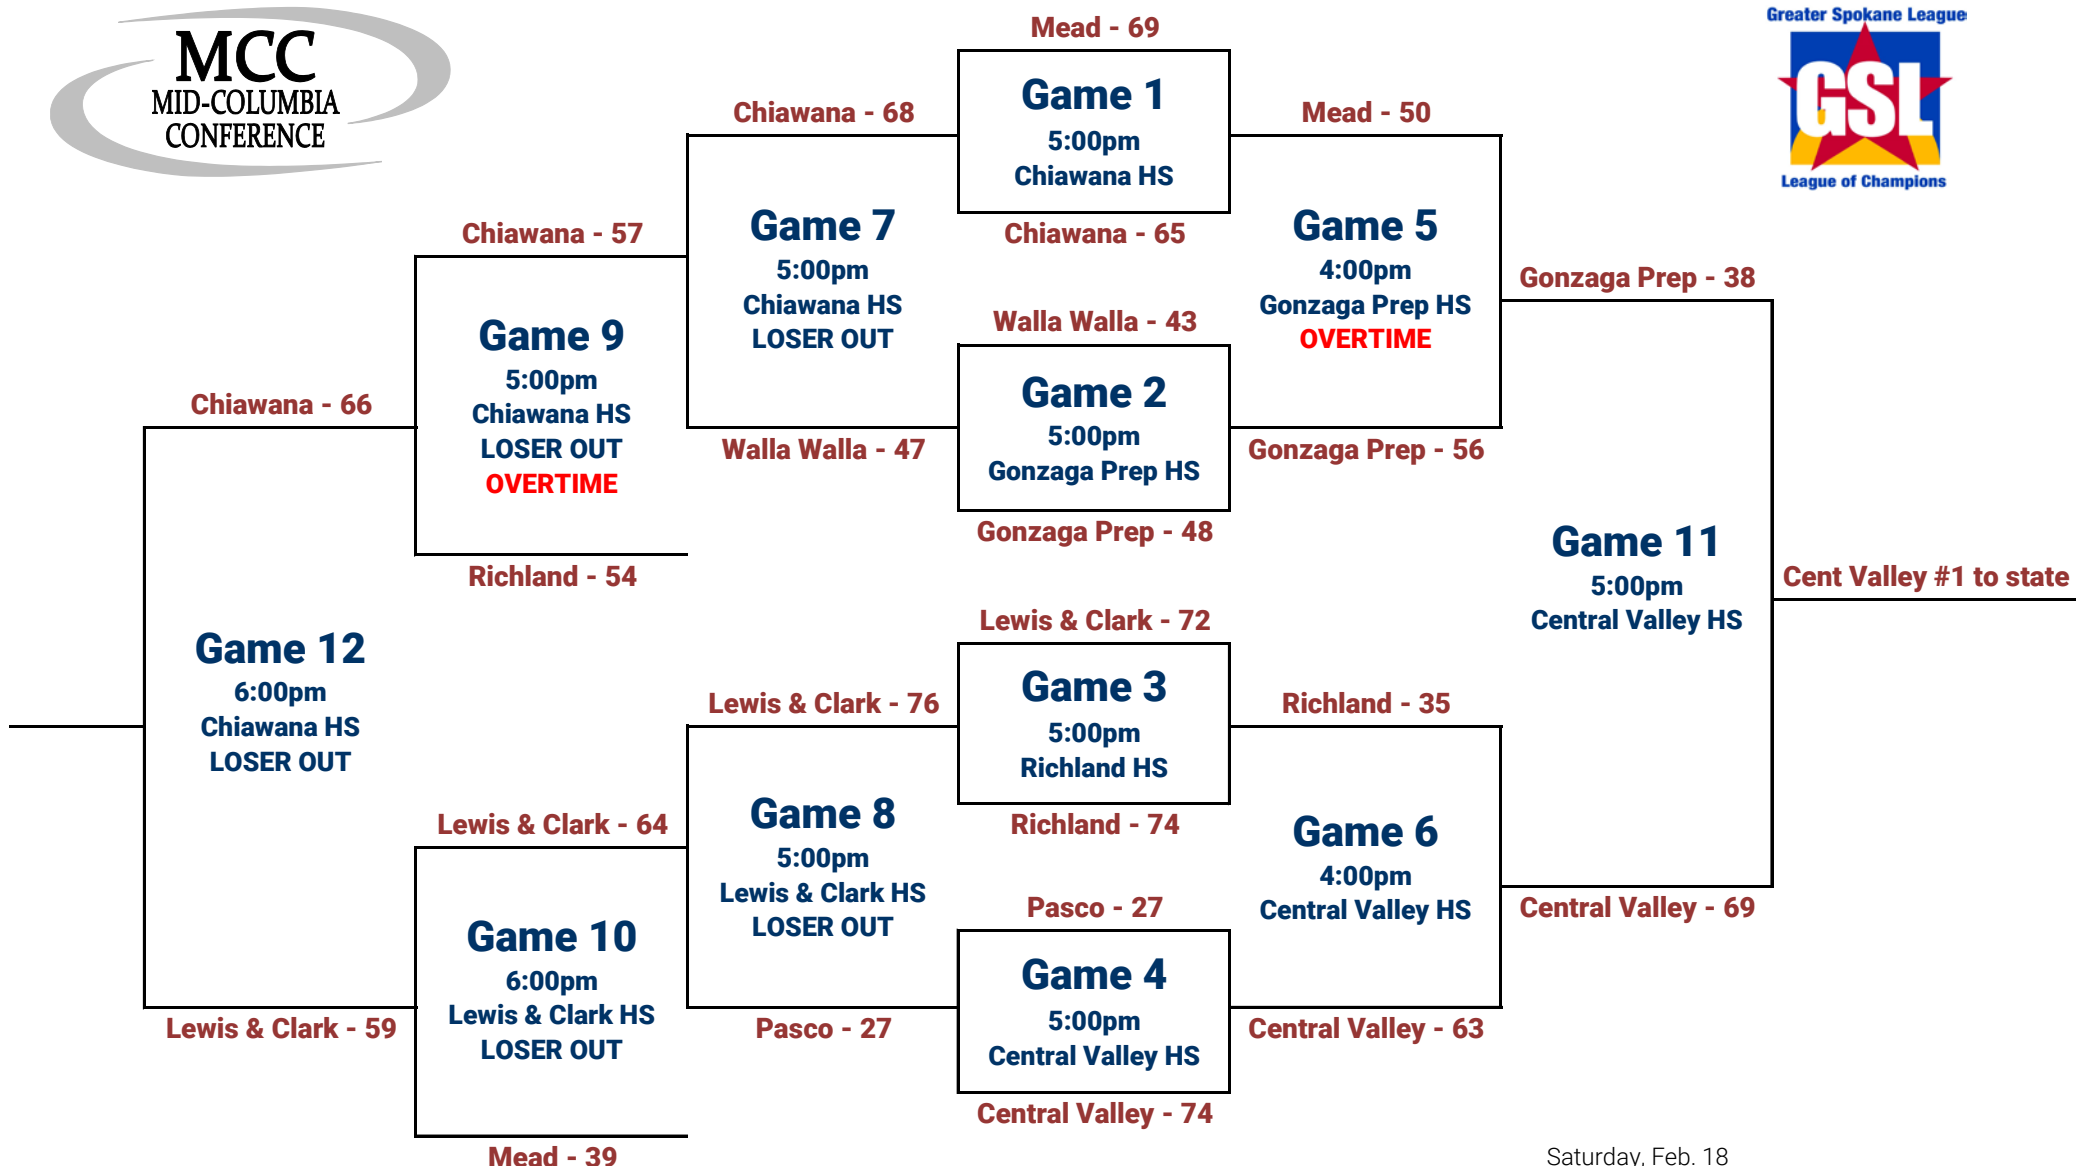

GIRLS 4A REGIONAL ROAD TO THE HARDWOOD CLASSIC

Friday, Feb. 17

Tuesday, Feb. 14

Saturday, Feb. 11

Friday, Feb. 10

Saturday, Feb. 11

Friday, Feb. 17

Home team is higher seed

GSL seeding	MCC seeding
#1: Central Valley (20-0)	#1: Chiawana (15-5)
#2: Gonzaga Prep (13-7)	#2: Richland (10-9)
#3: Lewis & Clark (12-8)	#3: Walla Walla (7-11)
#4: Mead (14-7)	#4: Pasco (7-14)

Play-in game results

GSL: Mead 54, University 41 (loser out)
MCC: Pasco 49, Hanford 38 (loser out)

Saturday, Feb. 18