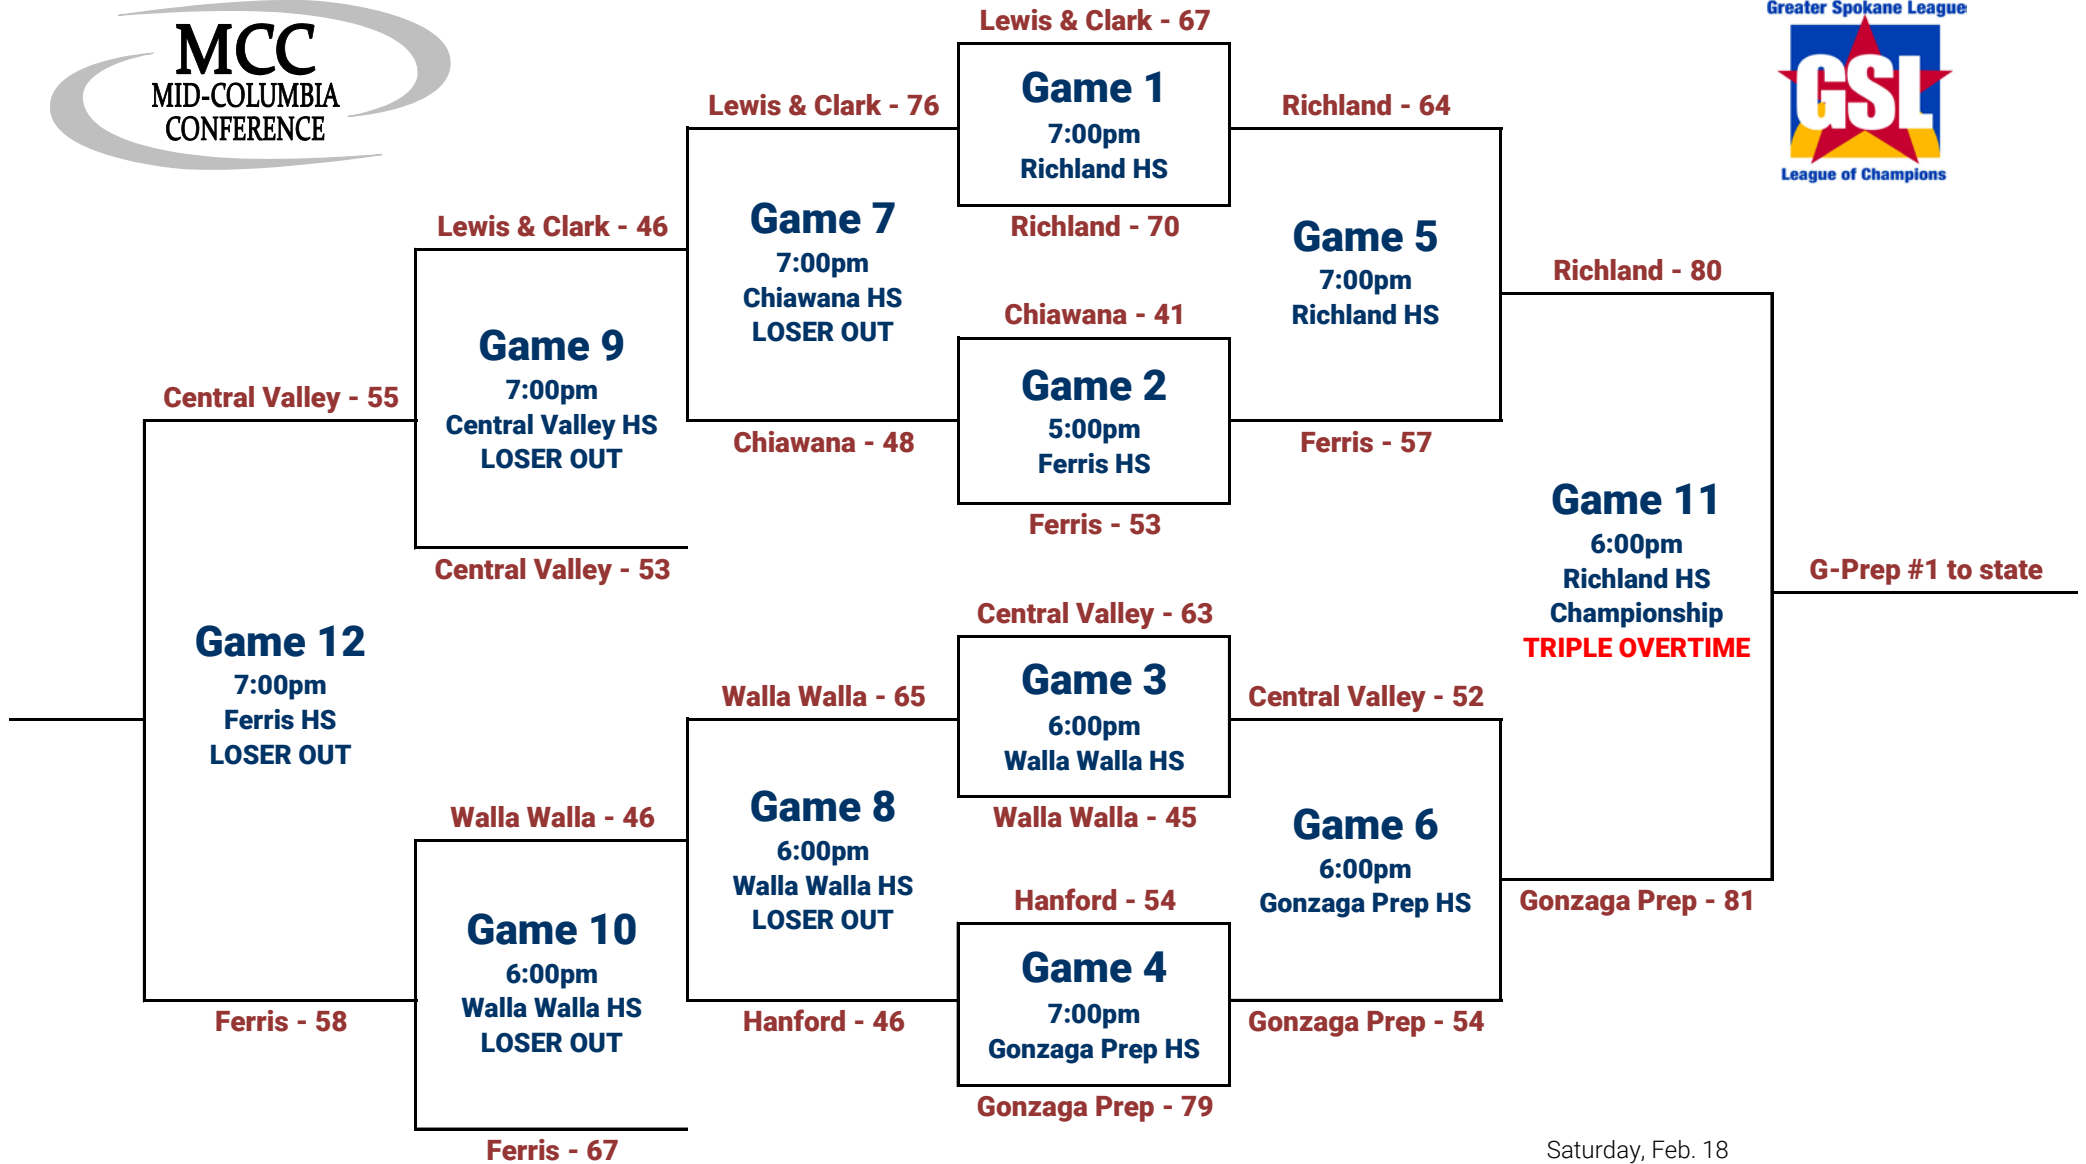

# BOYS 4A REGIONAL ROAD TO THE HARDWOOD CLASSIC

Friday, Feb. 17

Tuesday, Feb. 14

Saturday, Feb. 11

Friday, Feb. 10

Saturday, Feb. 11

Friday, Feb. 17

Home team is higher seed

**GSL seeding**

- #1: Gonzaga Prep (19-1)
- #2: Ferris (16-4)
- #3: Central Valley (15-5)
- #4: Lewis & Clark (13-8)

**MCC seeding**

- #1: Richland (15-4)
- #2: Walla Walla (9-9)
- #3: Chiawana (10-11)
- #4: Hanford (5-15)

**Play-in game results**

GSL: Lewis & Clark 60, University 38 (loser out)  
 MCC: Hanford 73, Pasco 65 (loser out)

Saturday, Feb. 18

Ferris - 64

**Game 13**  
6:00pm  
Richland HS  
LOSER OUT

Richland - 66